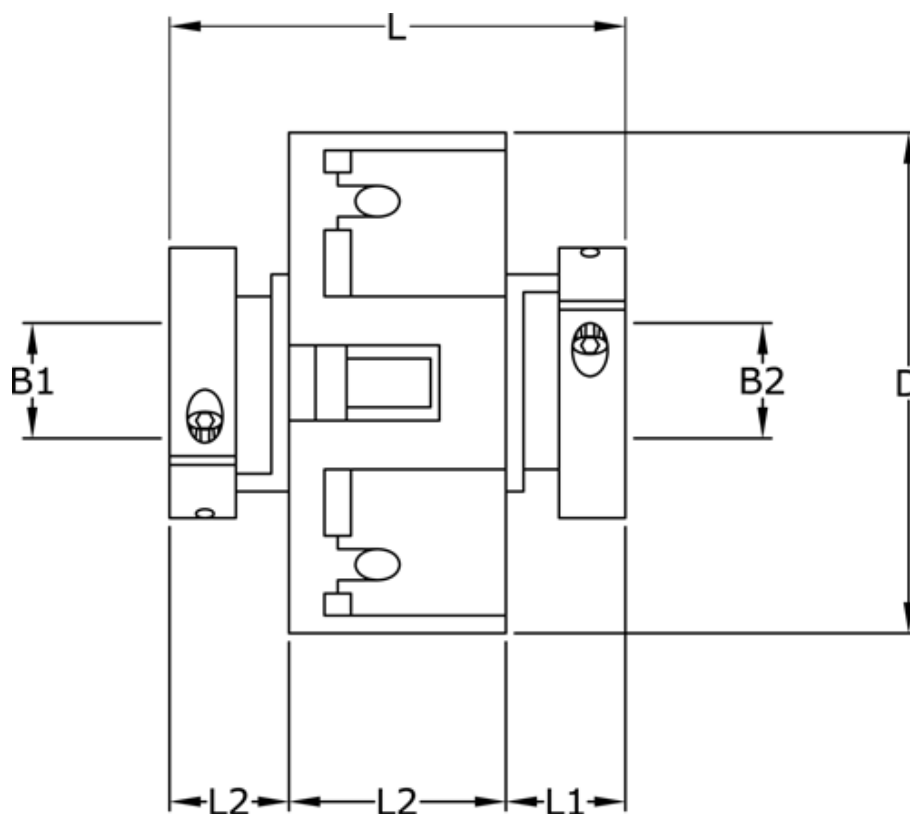

Article number: 3322205703548

Description: Uni-Lat Coupling size 205.70.35.48
clamp hub, bore 12/20 mm

Measures

B1	= 12
B2	= 20
D	= 70
L	= 74.0
L1	= 28.5
L2	= 17.0
Screw	= M6